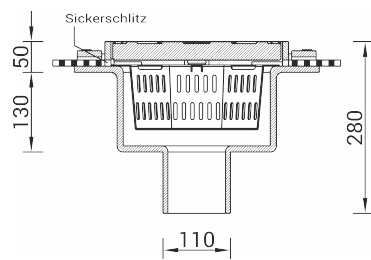

# BRIDGE DRAINS

**Pedestrian bridge drain 300x300 vertical socket with adhesive flange**

**FAL STRAIGHT OUTLET**

**Pedestrian bridge drain 300x300 side socket with adhesive flange**

**FAL SIDE OUTLET**

**Pedestrian bridge drain 300x300 vertical socket with press sealing flange**

**FAL STRAIGHT OUTLET**

**Pedestrian bridge drain 300x300 side socket with press sealing flange**

**FAL STRAIGHT OUTLET**