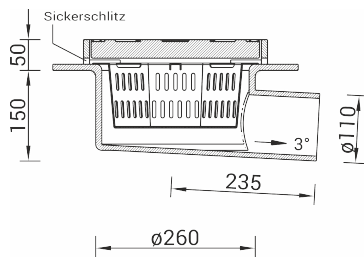

# BRIDGE DRAINS

**Pedestrian bridge drain 300x300 vertical socket with adhesive flange**

**FAL STRAIGHT OUTLET**

**Pedestrian bridge drain 300x300 side socket with adhesive flange**

**FAL SIDE OUTLET**

**Pedestrian bridge drain 300x300 vertical socket with press sealing flange**

**FAL STRAIGHT OUTLET**

**Pedestrian bridge drain 300x300 side socket with press sealing flange**

**FAL STRAIGHT OUTLET**