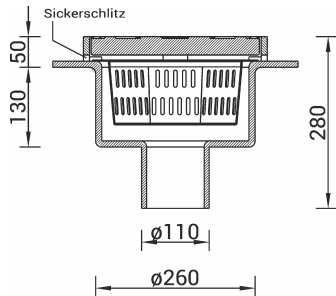

# BRIDGE DRAINS

**Pedestrian bridge drain 300x300 vertical socket with adhesive flange**

**FAL STRAIGHT OUTLET**

**Pedestrian bridge drain 300x300 side socket with adhesive flange**

**FAL SIDE OUTLET**

**Pedestrian bridge drain 300x300 vertical socket with press sealing flange**

**FAL STRAIGHT OUTLET**

**Pedestrian bridge drain 300x300 side socket with press sealing flange**

**FAL STRAIGHT OUTLET**