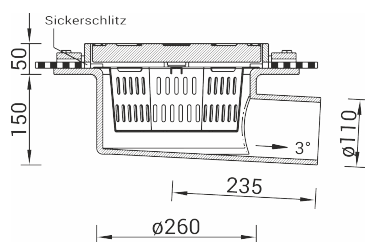

# BRIDGE DRAINS

**Pedestrian bridge drain 300x300 vertical socket with adhesive flange**

**FAL STRAIGHT OUTLET**

**Pedestrian bridge drain 300x300 side socket with adhesive flange**

**FAL SIDE OUTLET**

**Pedestrian bridge drain 300x300 vertical socket with press sealing flange**

**FAL STRAIGHT OUTLET**

**Pedestrian bridge drain 300x300 side socket with press sealing flange**

**FAL STRAIGHT OUTLET**