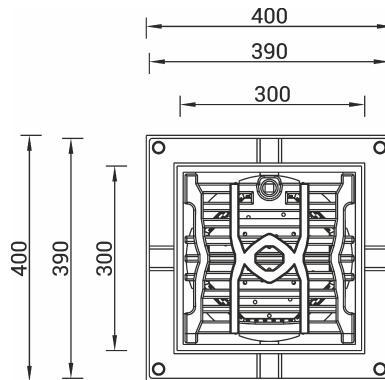

# BRIDGE DRAINS

**Pedestrian bridge drain 300x300 vertical socket with adhesive flange**

**FAL STRAIGHT OUTLET**

**Pedestrian bridge drain 300x300 side socket with adhesive flange**

**FAL SIDE OUTLET**

**Pedestrian bridge drain 300x300 vertical socket with press sealing flange**

**FAL STRAIGHT OUTLET**

**Pedestrian bridge drain 300x300 side socket with press sealing flange**

**FAL STRAIGHT OUTLET**